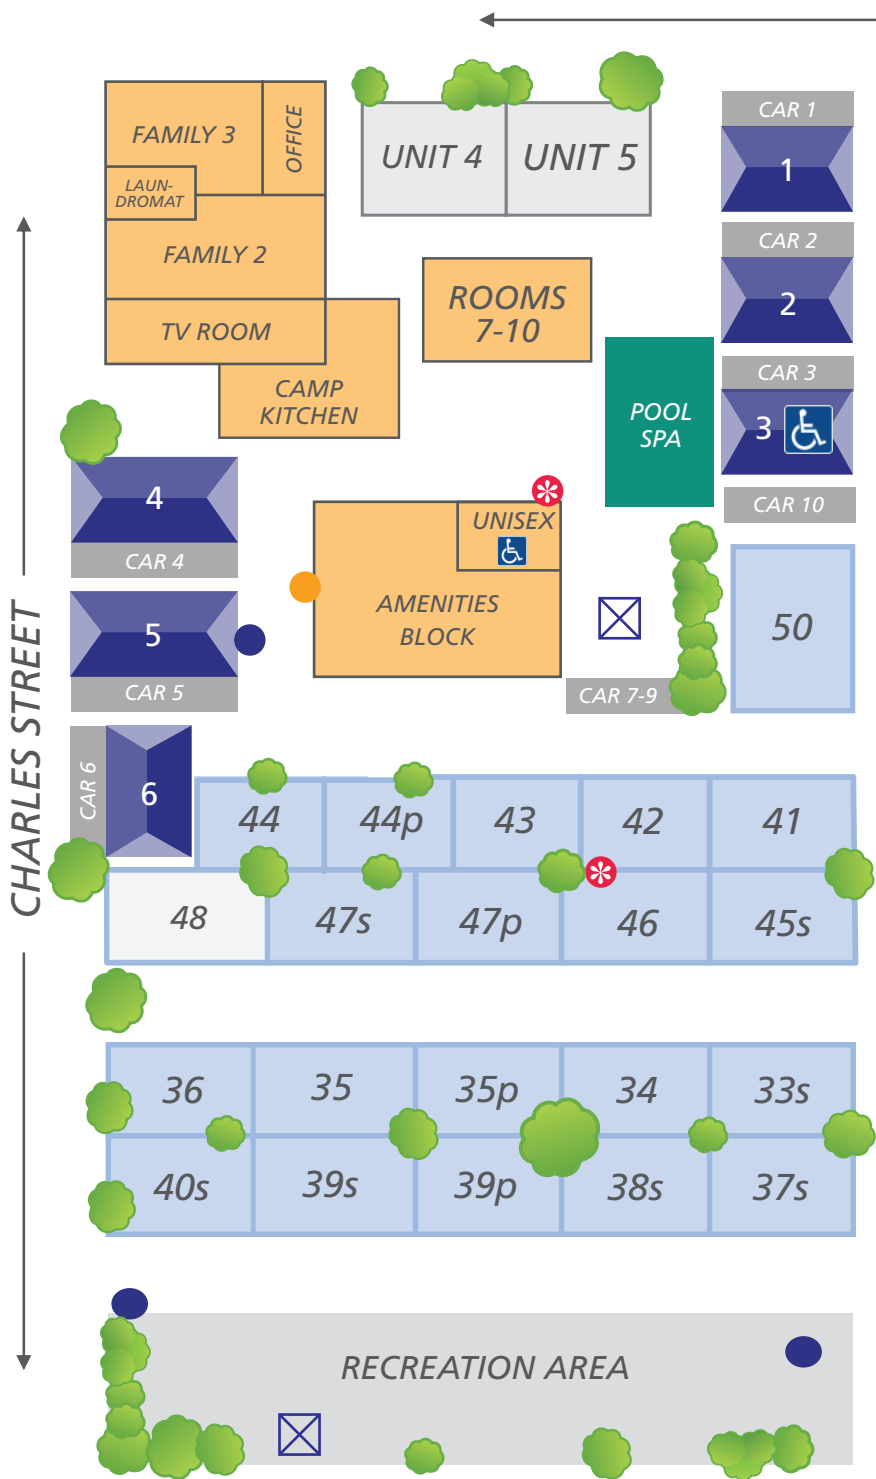

CROWN STREET

**KEY**

- 🔴 Fire Reels
- 🚰 Powered
- 🚰 Unpowered
- 🚐 Perm & Holiday Vans
- 🚐 Cabins
- 🗑 Garbage Bin
- 🚰 Clothes Line
- 🟡 Septic Dump Point

CHARLES LANE